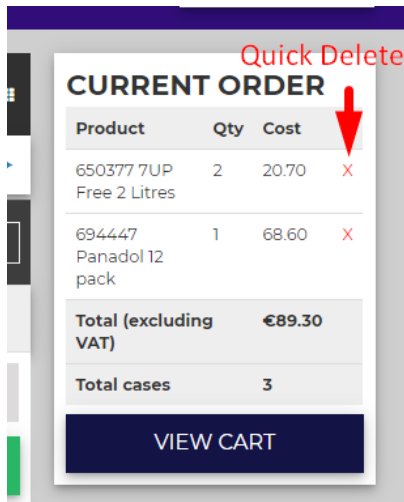

5. **Add a Delete Item to the 'Current Order' cart on the main shopping page.**