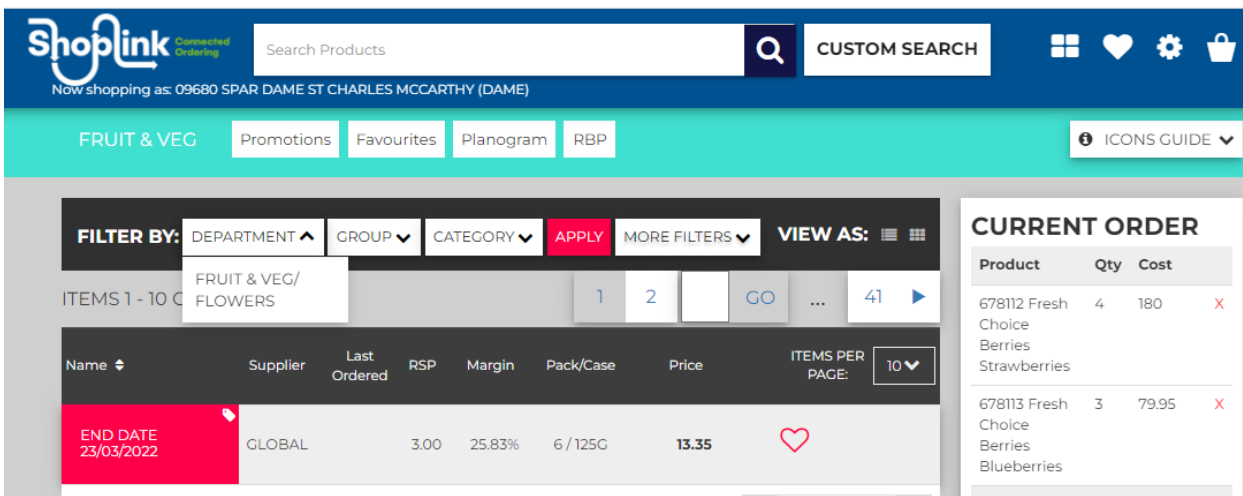

ShopLink: Fruit & Veg Tile

Following consultation with our retailers, ShopLink now has separate Chill and Fruit & Veg tiles.

The Fruit & Veg tile has products that are order on Day 1 and deliver on Day 2.

The Fruit & Veg tile has all the same great functionality as the Chill depot, the only difference is the range.

Separating the range enables you to focus exclusively on your time-sensitive Fruit & Veg order.