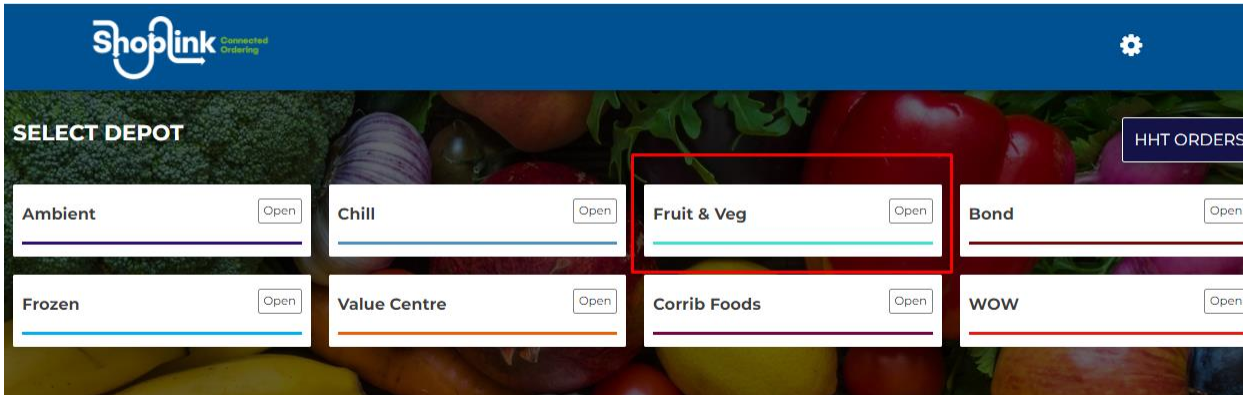

The Fruit & Veg tile has all the same great functionality as the Chill depot, the only difference is the range.

Separating the range enables you to focus exclusively on your time-sensitive Fruit & Veg order.